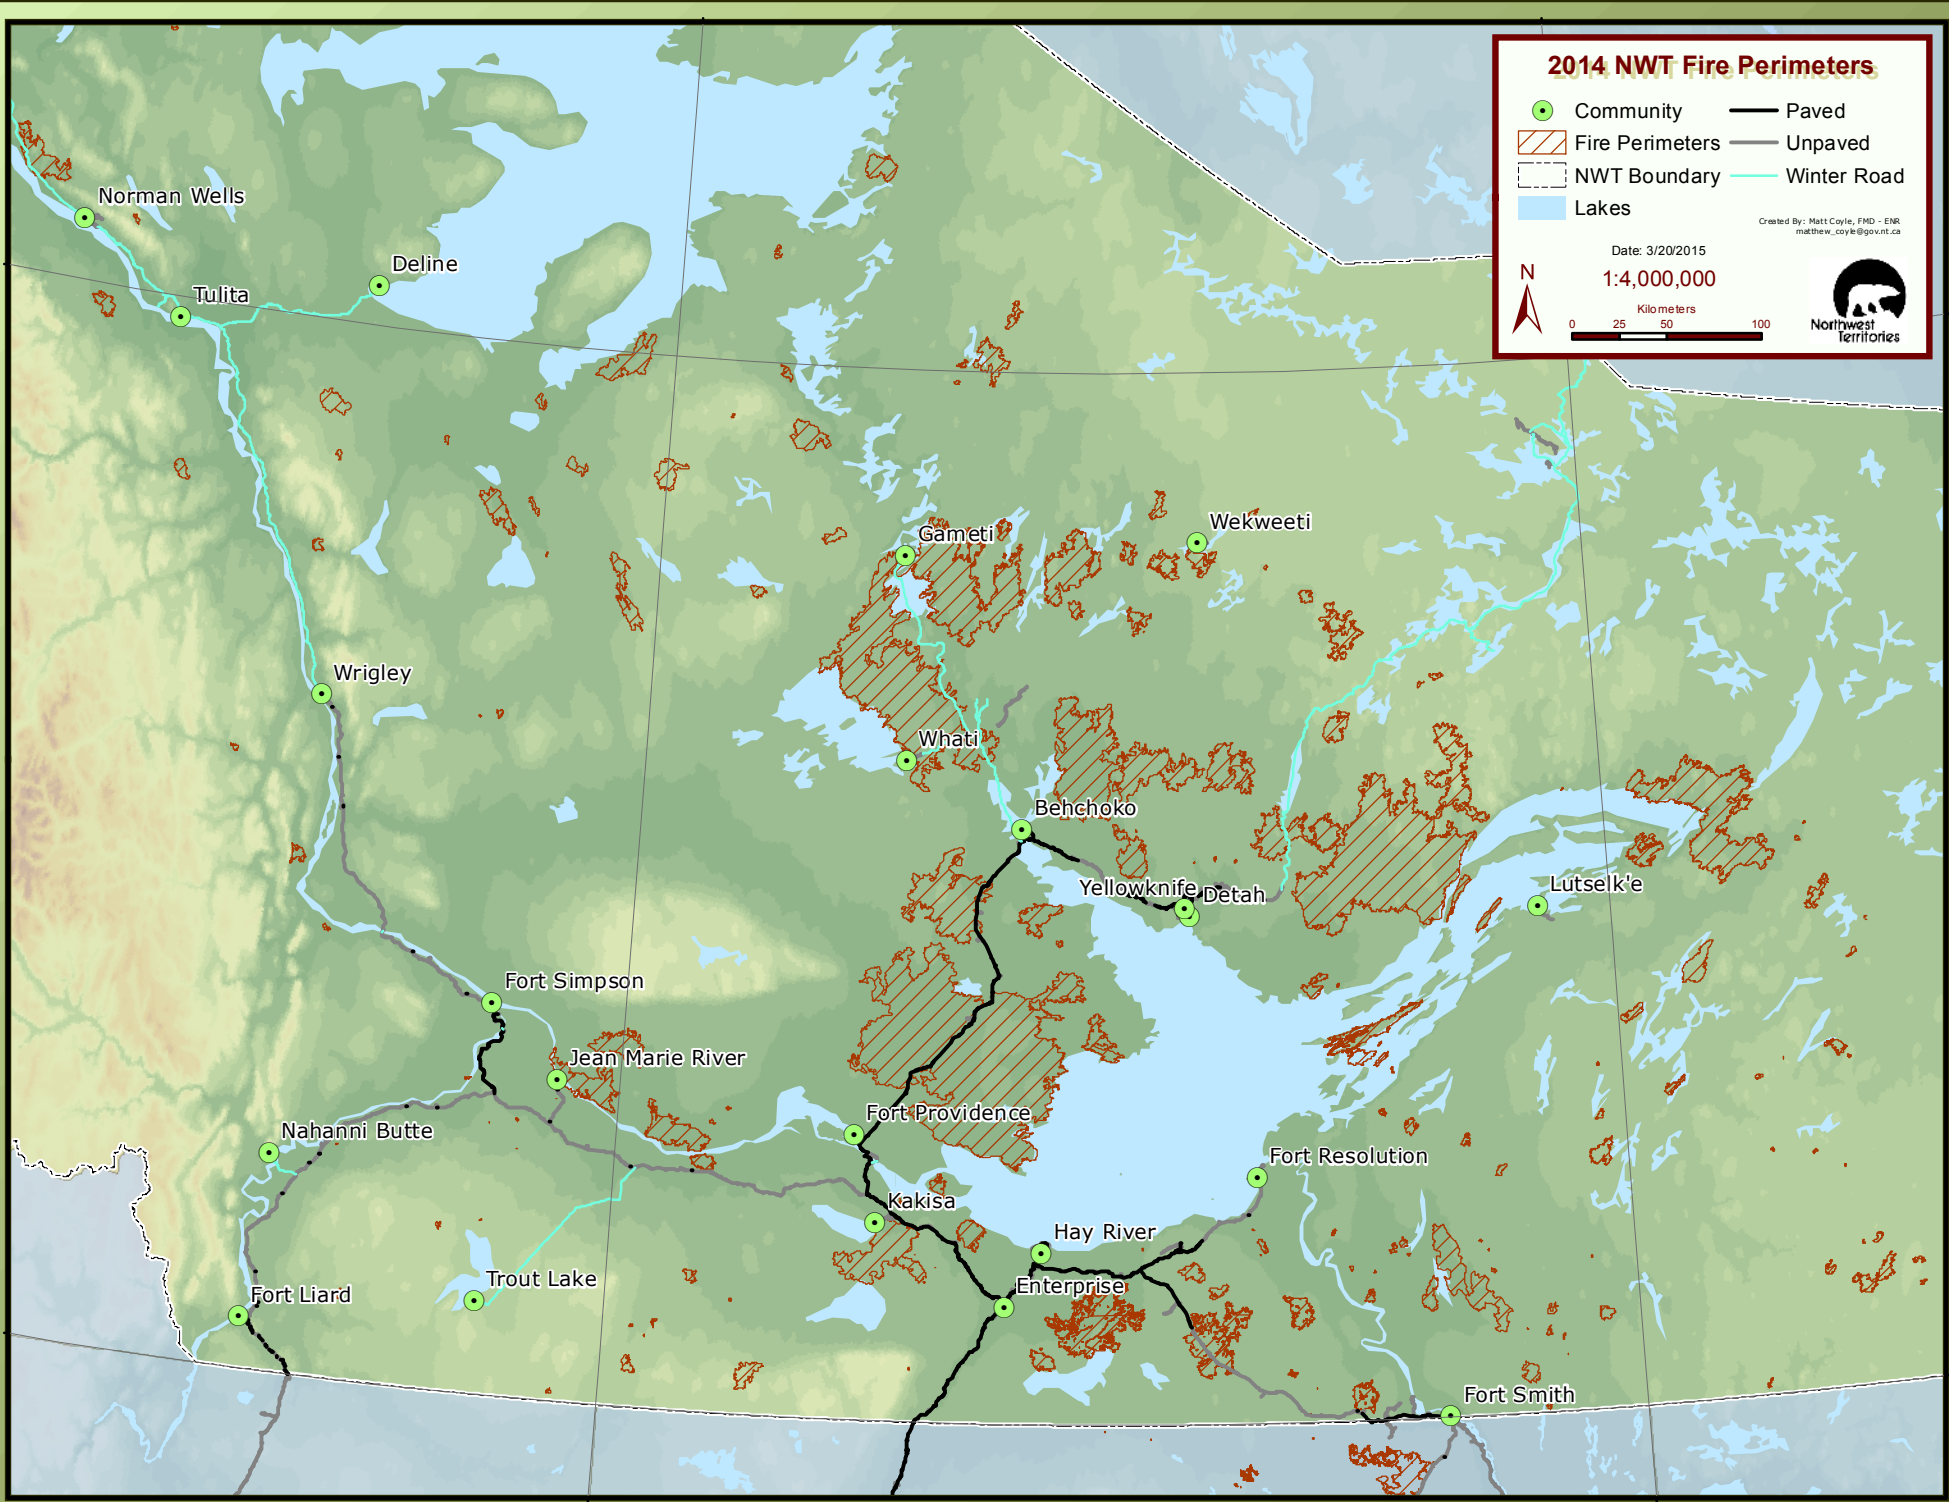

120°0'0"W

110°0'0"W

65°0'0"N

65°0'0"N

**2014 NWT Fire Perimeters**

- Community
- Fire Perimeters
- NWT Boundary
- Lakes
- Paved
- Unpaved
- Winter Road

Created By: Matt Coyle, FMD - ENR  
matt@coyle.gov.nt.ca

Date: 3/20/2015

1:4,000,000

Kilometers  
0 25 50 100

60°0'0"N

60°0'0"N

120°0'0"W

110°0'0"W